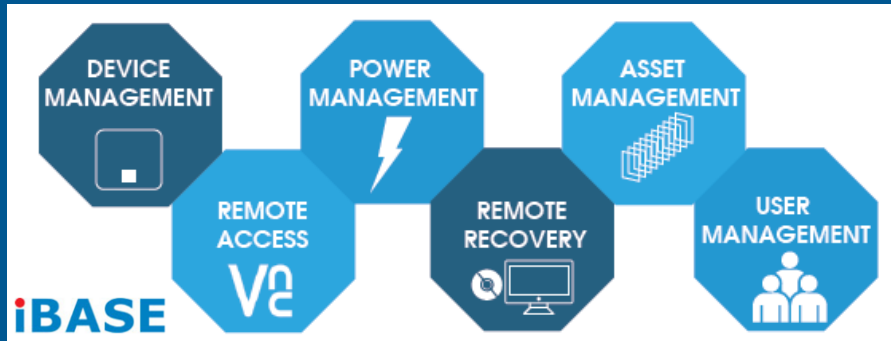

Системное приложение iBASE iDOC

PROSOFT®

The screenshot shows the iBASE iDOC web interface. At the top, it says "Welcome admin" and has the iDOC logo. Below that is a navigation bar with icons for home, power, asset management, V2, remote access, and user management. The main content area is titled "Asset Management" and has tabs for "Hardware Inventory", "Software Inventory", and "System Observer". Under "Hardware Inventory", there is a table with columns for System, CPU, Memory, and Disk. The table contains data for a system with ID MB980AF and IP address 192.168.1.249.

System	CPU	Memory	Disk
MB980AF			IPPC_1700
IP Address	192.168.1.249		192.168.1.250
Manufacturer	INTEL SSDSA2CT040G3		
Serial Number	PEPR3392003P040AGN		
Max Size	40020664		

- На основе технологий iBASE iSMART и Intel AMT
- Удаленное техобслуживание через веб-браузер
- Не зависит от состояния ОС и режима питания

- *Надежность и отказоустойчивость системы*
- *Снижение временных, трудовых и финансовых затрат на техническую поддержку*
- *Минимизация времени простоя*